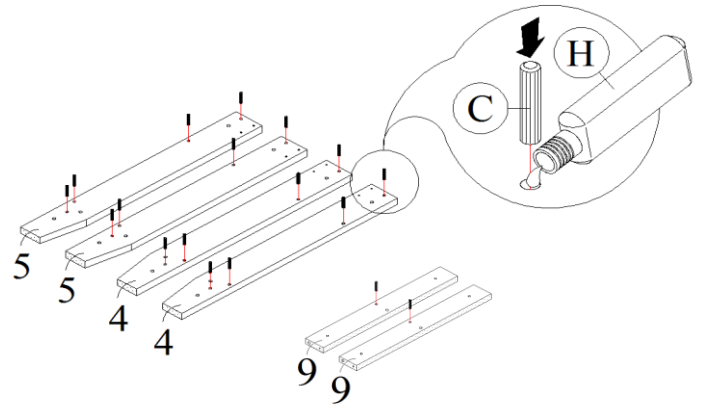

ÉTAPE / STEP 2