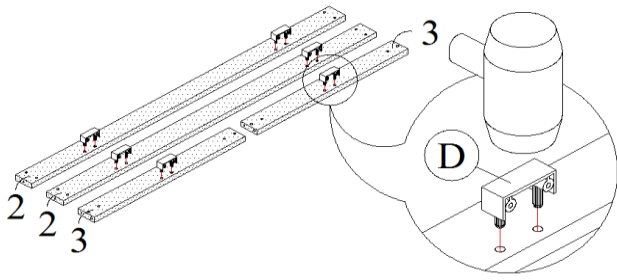

ÉTAPE / STEP 1