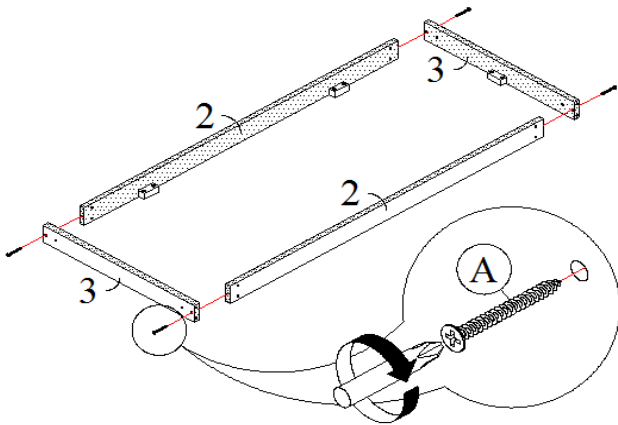

ÉTAPE / STEP 3