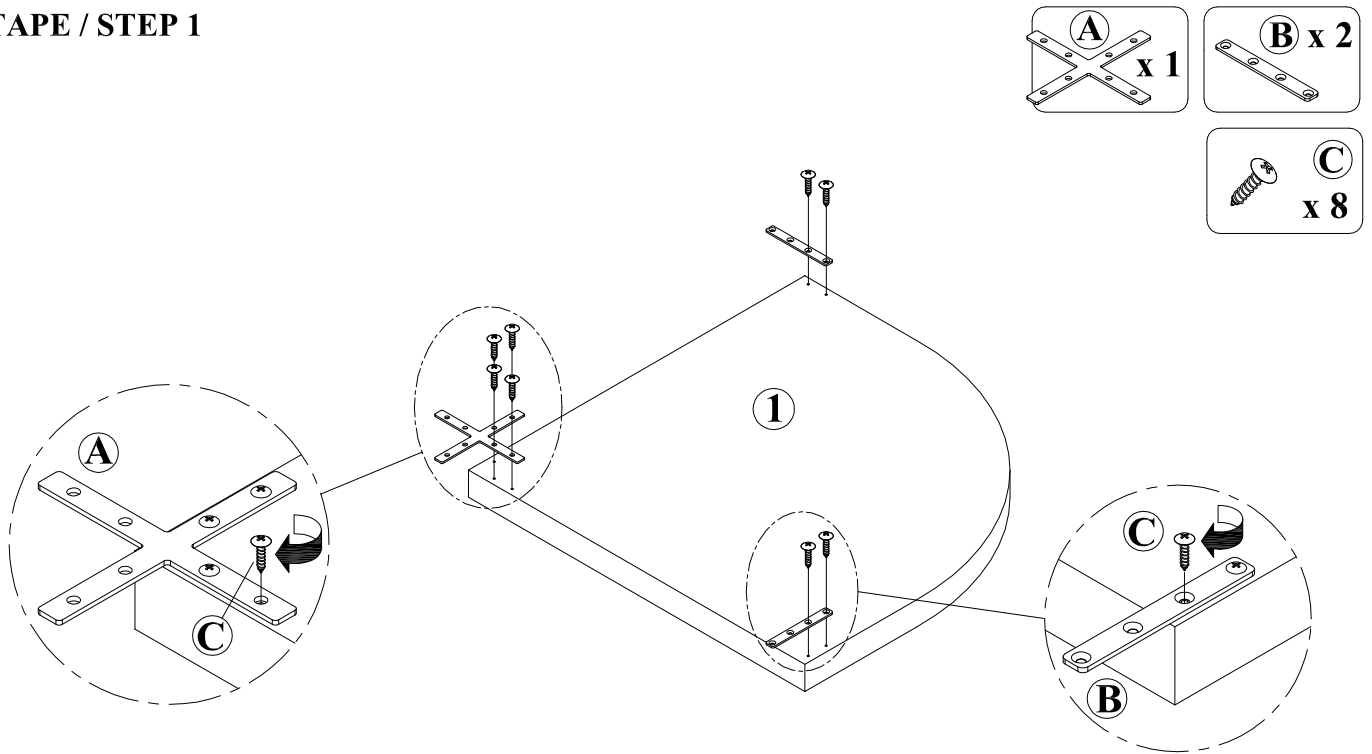

FOR ASSISTANCE OR TO ORDER PARTS
CONTACT OUR CUSTOMER SERVICE DEPARTMENT

WWW.MONARCHSERVICE.COM

IDENTIFICATION DES PIÈCES
PARTS IDENTIFICATION

(1)		PANNEAU DU DESSUS TOP PANEL	1MC 1PC
-----	---	--------------------------------	------------

IDENTIFICATION DES PIÈCES DE MONTAGE
HARDWARE IDENTIFICATION

A		148 x 148 x 2.5mm	1MC / PC
B		148 x 14 x 2.5mm	2MCX / PCS
C		19mm	16MCX / PCS

ÉTAPE / STEP 1

ÉTAPE / STEP 2

ÉTAPE / STEP 3

TERMINER / FINISH