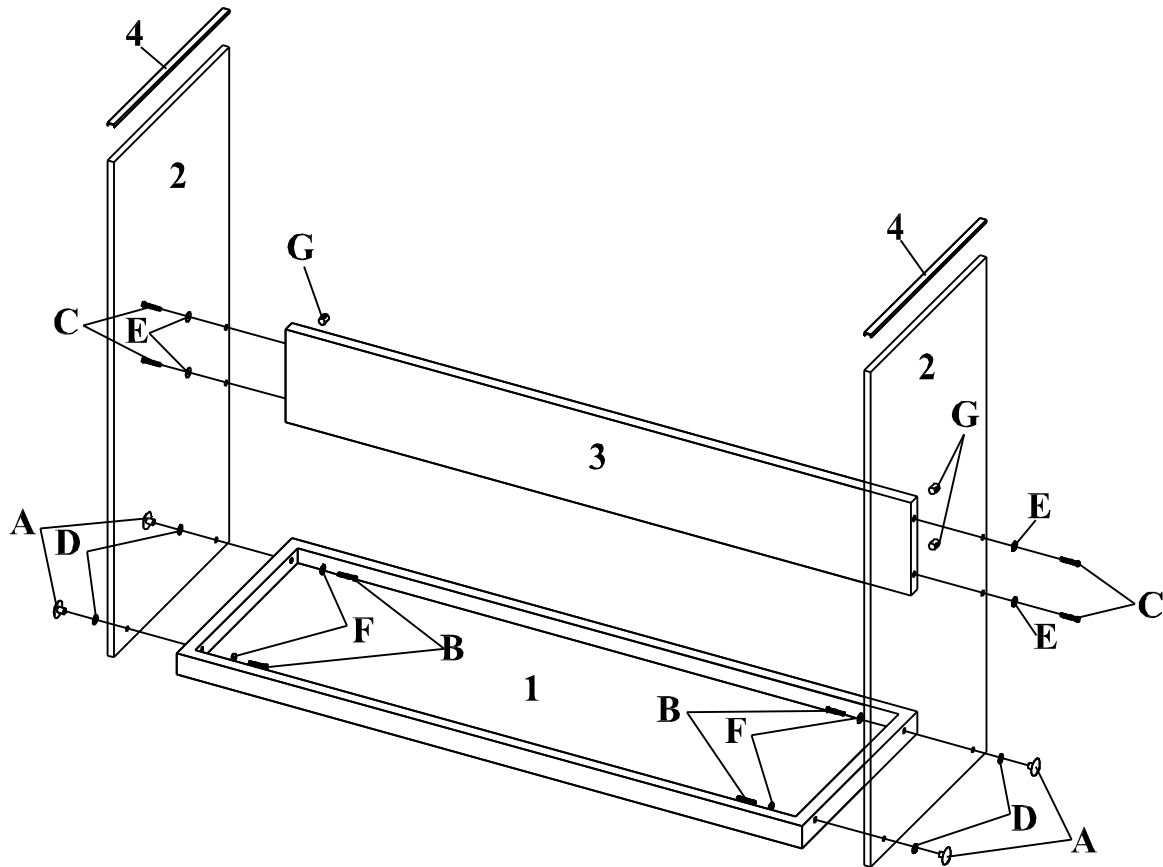

ÉTAPE / STEP 1