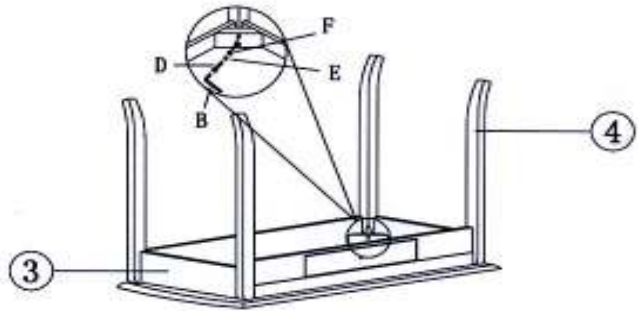

ÉTAPE / STEP 2