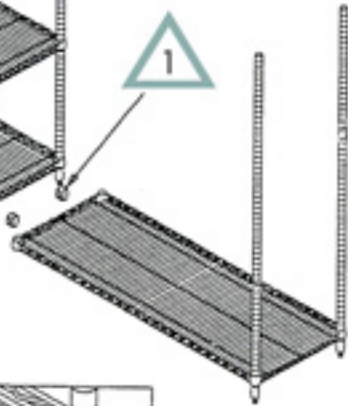

CONTENTS

REF.	QTY.	DESCRIPTION
1	8