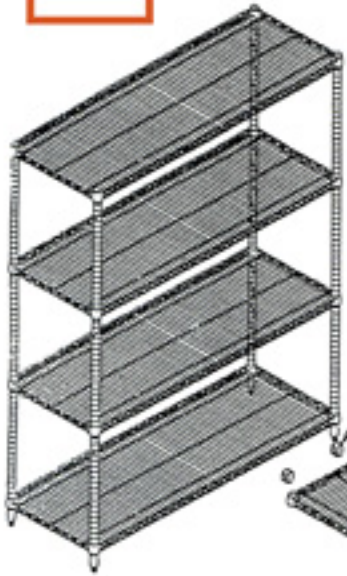

ASSEMBLY INSTRUCTION SHELVING UNIT

1

CONTENTS

REF.	QTY.	DESCRIPTION
1	4	POST
2	4	
3	4	
4	32	SHELF
5	4	

2

3

4

5

OPTIONAL LEDGE

OPTIONAL DIVIDER

 the shelvingstore

1444 East 11 Mile Road
Madison Heights, MI 48071
800.637.9508

www.theshelvingstore.com

ASSEMBLY INSTRUCTION ADD ON UNIT

1

CONTENTS