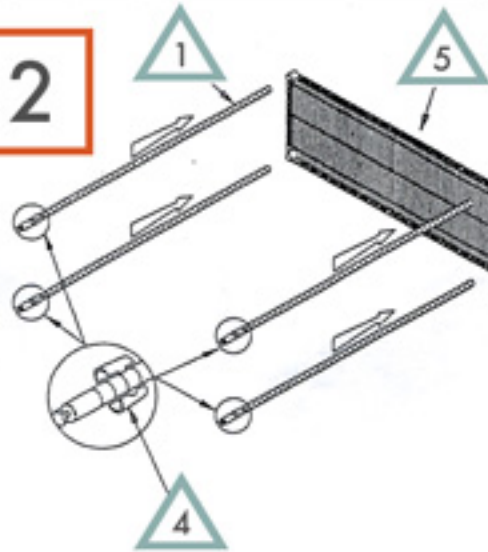

ASSEMBLY INSTRUCTION SHELVING UNIT

1

CONTENTS

REF.	QTY.	DESCRIPTION
1	4	POST
2	4	
3	4	
4	32	SHELF
5	4	

2

3

4

5

OPTIONAL LEDGE

OPTIONAL DIVIDER

 the shelvingstore

1444 East 11 Mile Road
Madison Heights, MI 48071
800.637.9508

www.theshelvingstore.com

ASSEMBLY INSTRUCTION ADD ON UNIT

1

CONTENTS