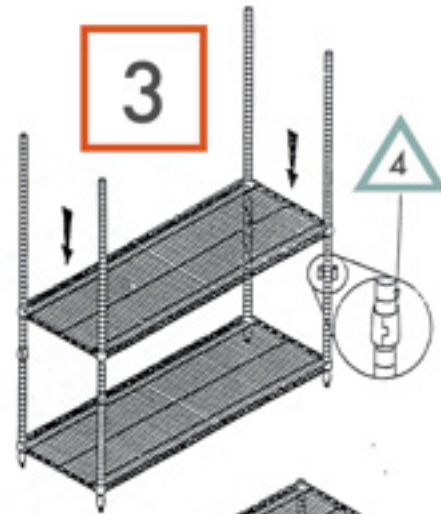

ASSEMBLY INSTRUCTION SHELVING UNIT

1

CONTENTS

REF.	QTY.	DESCRIPTION
1	4	POST
2	4	
3	4	
4	32	SHELF
5	4	

2

3

4

5

OPTIONAL LEDGE

OPTIONAL DIVIDER

 the shelvingstore

1444 East 11 Mile Road
Madison Heights, MI 48071
800.637.9508

www.theshelvingstore.com

ASSEMBLY INSTRUCTION ADD ON UNIT

1

CONTENTS