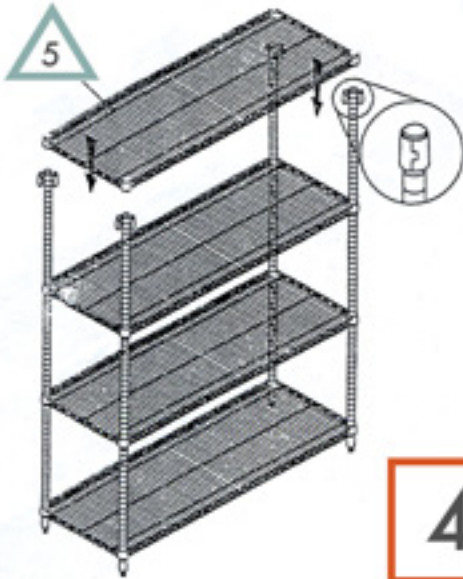

ASSEMBLY INSTRUCTION SHELVING UNIT

1

CONTENTS

REF.	QTY.	DESCRIPTION
1	4	POST
2	4	
3	4	
4	32	SHELF
5	4	

2

3

4

5

OPTIONAL LEDGE

OPTIONAL DIVIDER

 **the shelvingstore**

1444 East 11 Mile Road
Madison Heights, MI 48071
800.637.9508

www.theshevingstore.com

ASSEMBLY INSTRUCTION ADD ON UNIT

1

CONTENTS