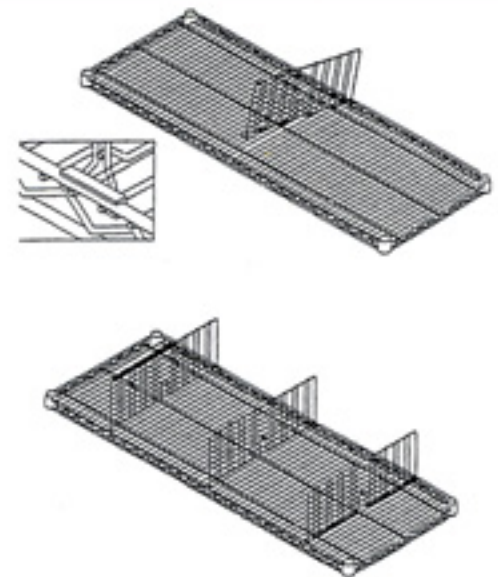

ASSEMBLY INSTRUCTION SHELVING UNIT

1

CONTENTS

REF.	QTY.	DESCRIPTION
1	4	POST
2	4	
3	4	
4	32	SHELF
5	4	

2

3

4

5

OPTIONAL LEDGE

OPTIONAL DIVIDER

 the shelvingstore

1444 East 11 Mile Road
Madison Heights, MI 48071
800.637.9508

www.theshelvingstore.com

ASSEMBLY INSTRUCTION ADD ON UNIT

1

CONTENTS