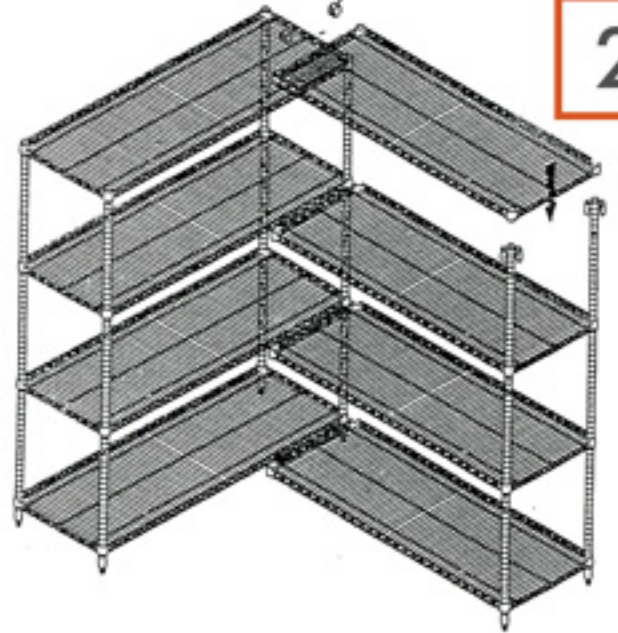

ASSEMBLY INSTRUCTION ADD ON UNIT

1

CONTENTS

REF.	QTY.	DESCRIPTION
1	8	

2

3