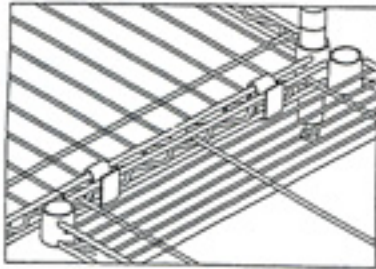

CONTENTS

REF.	QTY.	DESCRIPTION
1	8