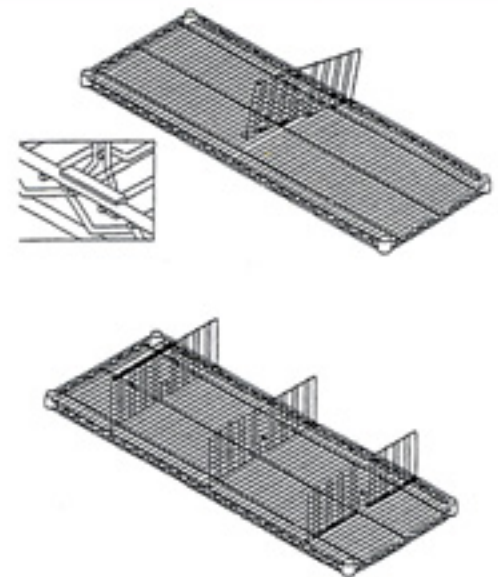

ASSEMBLY INSTRUCTION SHELVING UNIT

1

CONTENTS

REF.	QTY.	DESCRIPTION
1	4	POST
2	4	
3	4	
4	32	SHELF
5	4	

2

3

4

5

OPTIONAL LEDGE

OPTIONAL DIVIDER

 **the shelvingstore**

1444 East 11 Mile Road
Madison Heights, MI 48071
800.637.9508

www.theshevingstore.com

ASSEMBLY INSTRUCTION ADD ON UNIT

1

CONTENTS