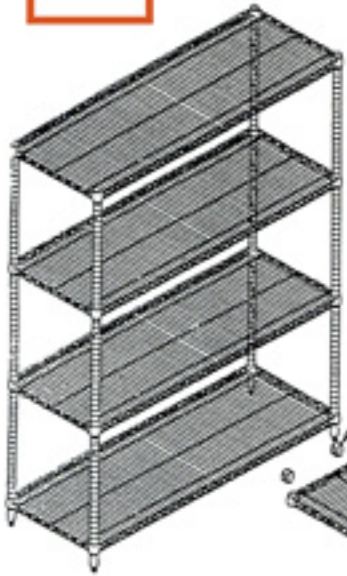

ASSEMBLY INSTRUCTION SHELVING UNIT

1

CONTENTS

REF.	QTY.	DESCRIPTION
1	4	POST
2	4	
3	4	
4	32	SHELF
5	4	

2

3

4

5

OPTIONAL LEDGE

OPTIONAL DIVIDER

 **the shelvingstore**

1444 East 11 Mile Road
Madison Heights, MI 48071
800.637.9508

www.theshevingstore.com

ASSEMBLY INSTRUCTION ADD ON UNIT

1

CONTENTS