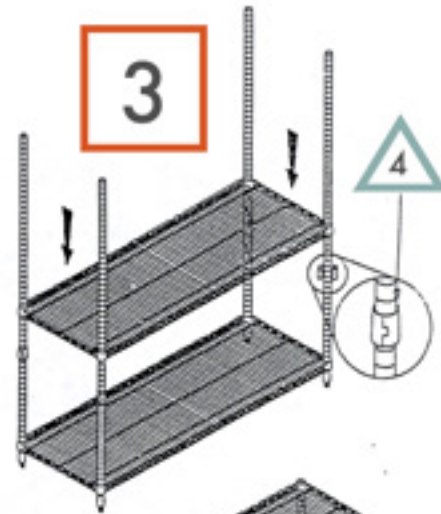

ASSEMBLY INSTRUCTION SHELVING UNIT

1

CONTENTS

REF.	QTY.	DESCRIPTION
1	4	POST
2	4	
3	4	
4	32	SHELF
5	4	

2

3

4

5

OPTIONAL LEDGE

OPTIONAL DIVIDER

 **the shelvingstore**

1444 East 11 Mile Road
Madison Heights, MI 48071
800.637.9508

www.theshevingstore.com

ASSEMBLY INSTRUCTION ADD ON UNIT

1

CONTENTS