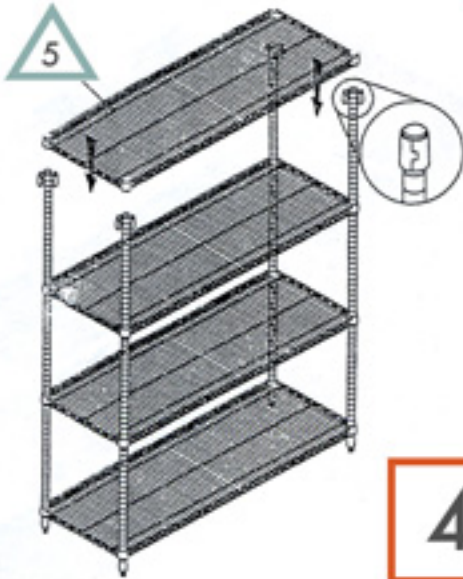

ASSEMBLY INSTRUCTION SHELVING UNIT

1

CONTENTS

REF.	QTY.	DESCRIPTION
1	4	POST
2	4	
3	4	
4	32	SHELF
5	4	

2

3

4

5

OPTIONAL LEDGE

OPTIONAL DIVIDER

 the shelvingstore

1444 East 11 Mile Road
Madison Heights, MI 48071
800.637.9508

www.theshelvingstore.com

ASSEMBLY INSTRUCTION ADD ON UNIT

1

CONTENTS