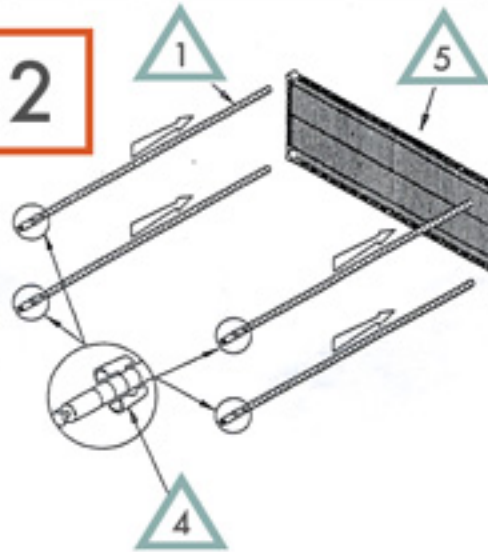

ASSEMBLY INSTRUCTION SHELVING UNIT

1

CONTENTS

REF.	QTY.	DESCRIPTION
1	4	POST
2	4	
3	4	
4	32	SHELF
5	4	

2

3

4

5

OPTIONAL LEDGE

OPTIONAL DIVIDER

 **the shelvingstore**

1444 East 11 Mile Road
Madison Heights, MI 48071
800.637.9508

www.theshevingstore.com

ASSEMBLY INSTRUCTION ADD ON UNIT

1

CONTENTS