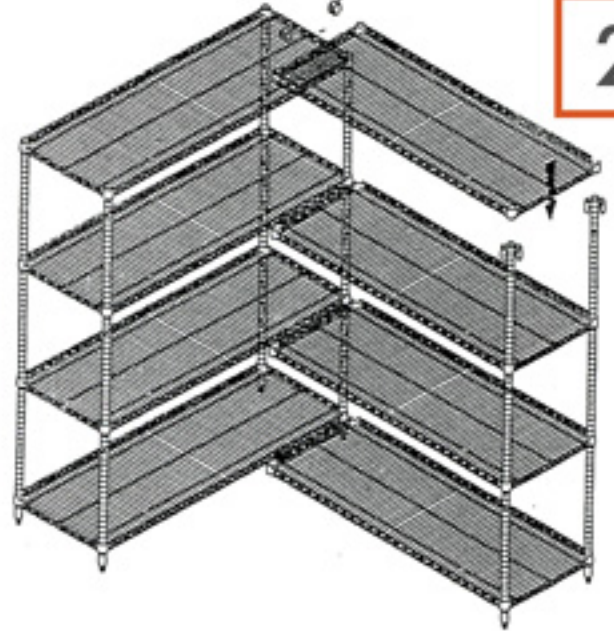

ASSEMBLY INSTRUCTION ADD ON UNIT

1

CONTENTS

REF.	QTY.	DESCRIPTION
1	8	

2

3