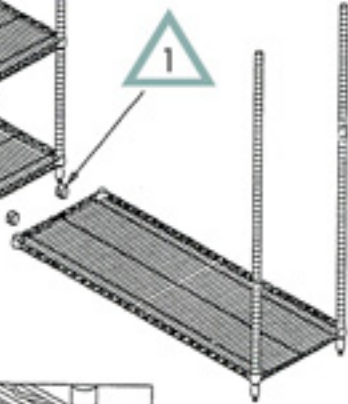

CONTENTS

REF.	QTY.	DESCRIPTION
1	8