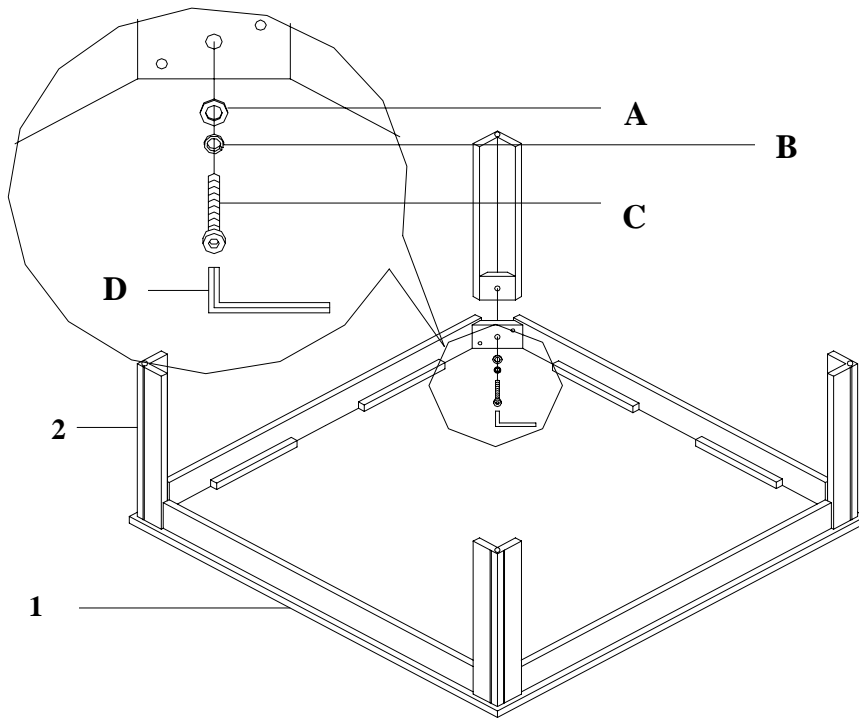

**FOR ASSISTANCE OR TO ORDER PARTS  
CONTACT OUR CUSTOMER SERVICE DEPARTMENT**

**WWW.MONARCHSERVICE.COM**

**IDENTIFICATION DES PIÈCES**  
**PARTS IDENTIFICATION**

1		DESSUS DE TABLE (GRANDE) TABLE TOP (BIG)	1MC 1PC
2		PATTE (COURT) LEG (SHORT)	4MCX 4PCS
3		DESSUS DE TABLE (PETITE) TABLE TOP (SMALL)	2MCX 2PCS
4		PATTE (LONG) LEG (LONG)	8MCX 8PCS

**IDENTIFICATION DES PIÈCES DE MONTAGE**  
**HARDWARE IDENTIFICATION**

A		Ø 5/16"X22mm	12MCX / PCS
B		Ø 5/16"	12MCX / PCS
C		Ø 5/16X2-1/4"	12MCX / PCS
D		5mm	1MC / PC

ÉTAPE / STEP 1

ÉTAPE / STEP 2