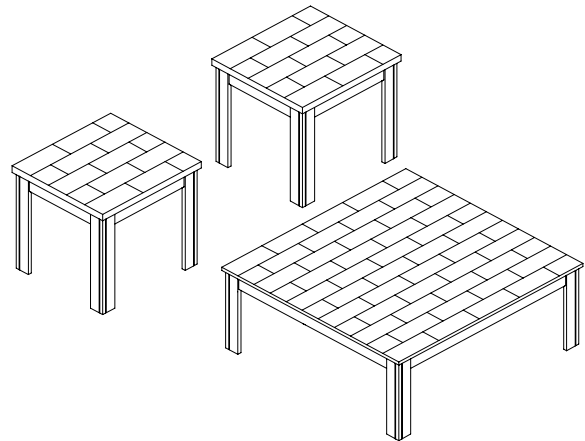

**POUR DE L'ASSISTANCE OU POUR COMMANDER
DES PIÈCES CONTACTEZ NOTRE DÉPARTEMENT
DE SERVICE À LA CLIENTÈLE.**

**FOR ASSISTANCE OR TO ORDER PARTS
CONTACT OUR CUSTOMER SERVICE DEPARTMENT**

WWW.MONARCHSERVICE.COM