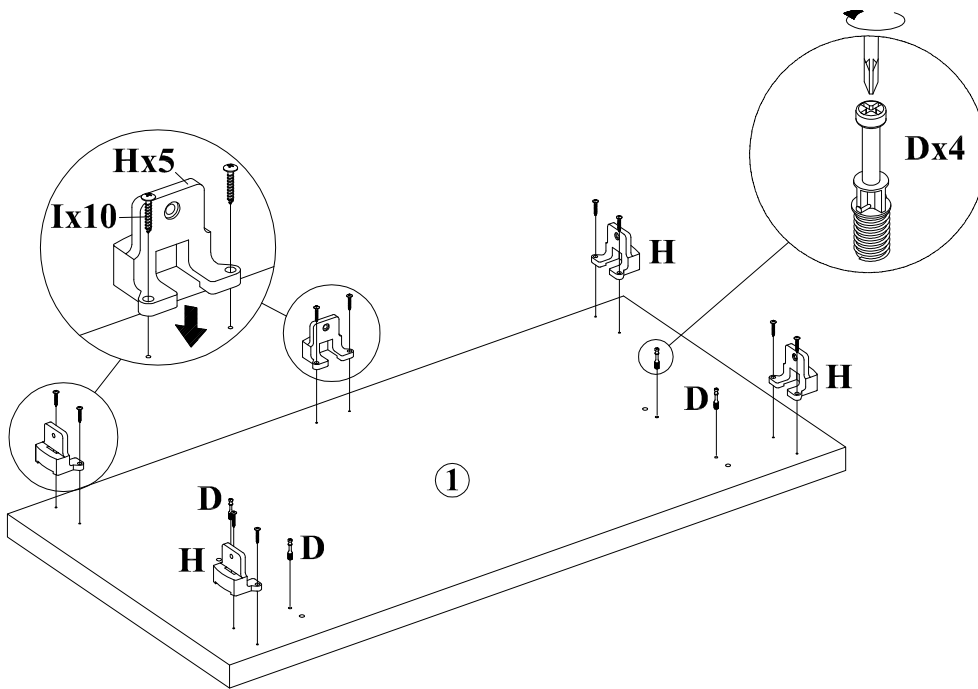

ÉTAPE / STEP 3