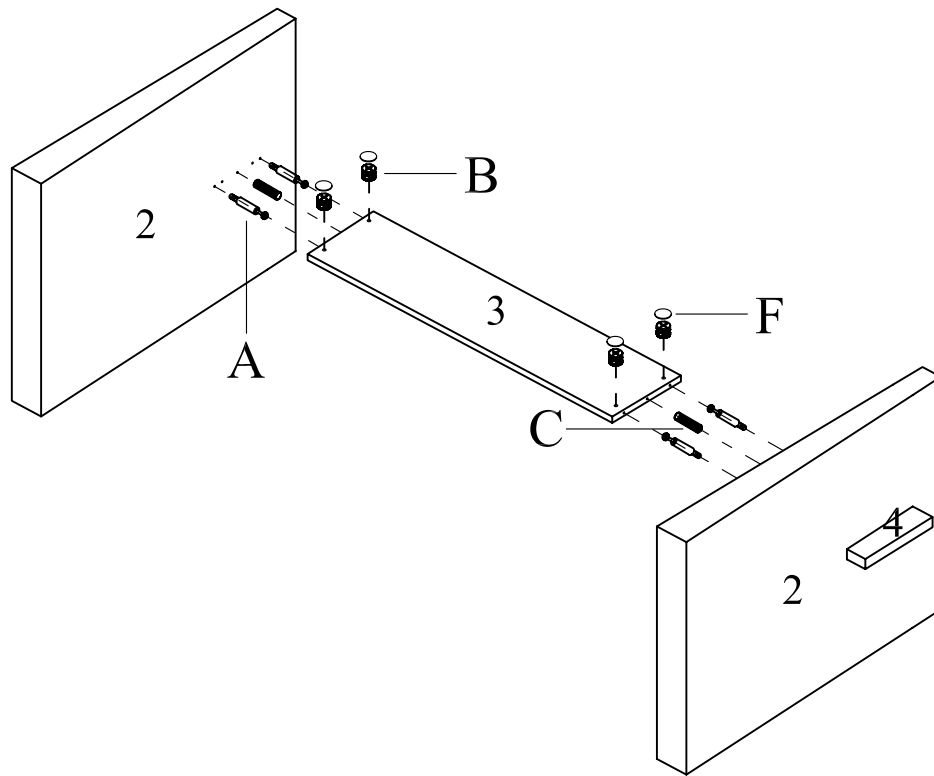

ÉTAPE / STEP 3