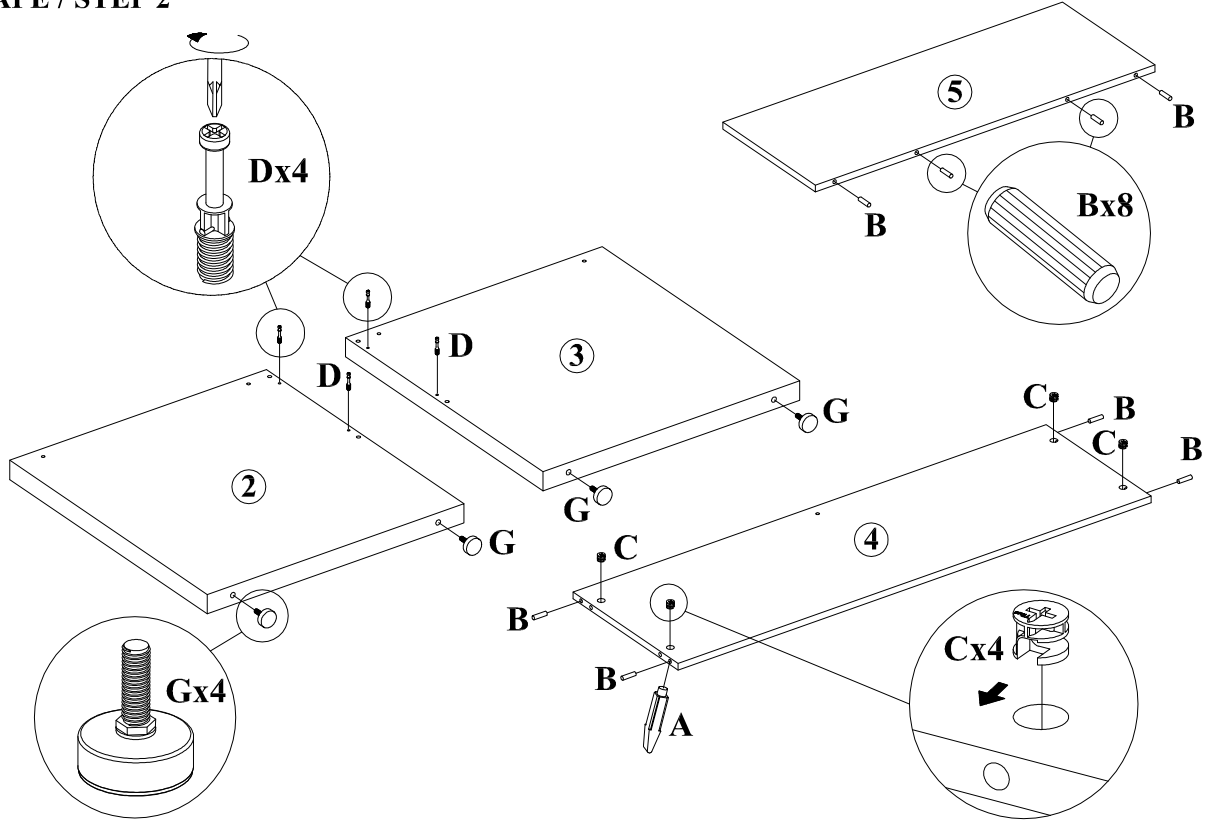

ÉTAPE / STEP 2