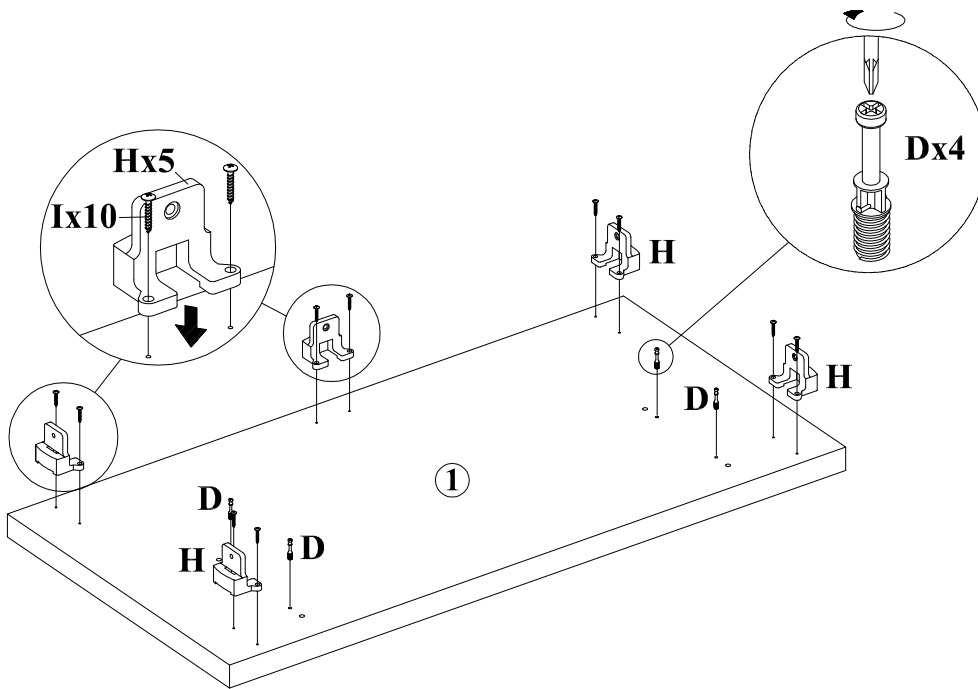

ÉTAPE / STEP 3