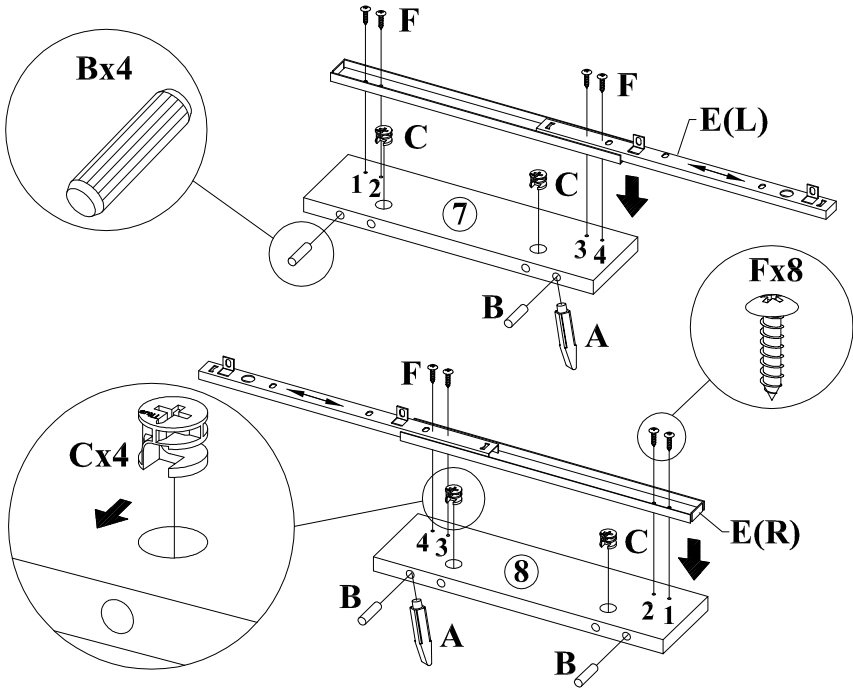

ÉTAPE / STEP 1

La colle (A) doit être utilisée aux endroits indiqués afin de solidifier l'étagère assemblée.
The Glue (A) should be used in the indicated locations to help solidify the assembled unit.