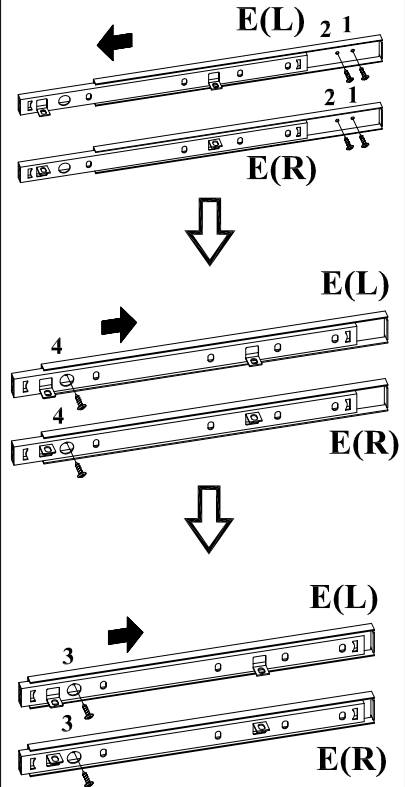

ÉTAPE / STEP 1

La colle (A) doit être utilisée aux endroits indiqués afin de solidifier l'étagère assemblée.
The Glue (A) should be used in the indicated locations to help solidify the assembled unit.