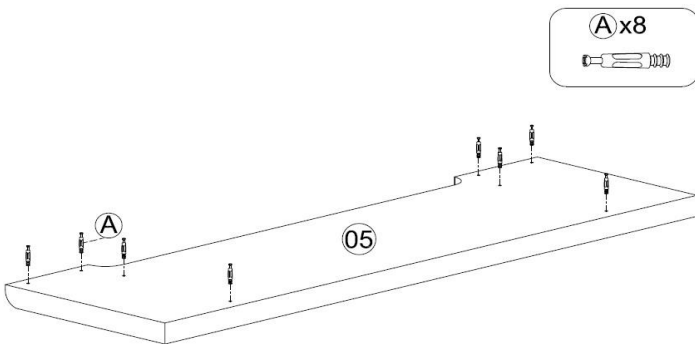

ÉTAPE / STEP 3