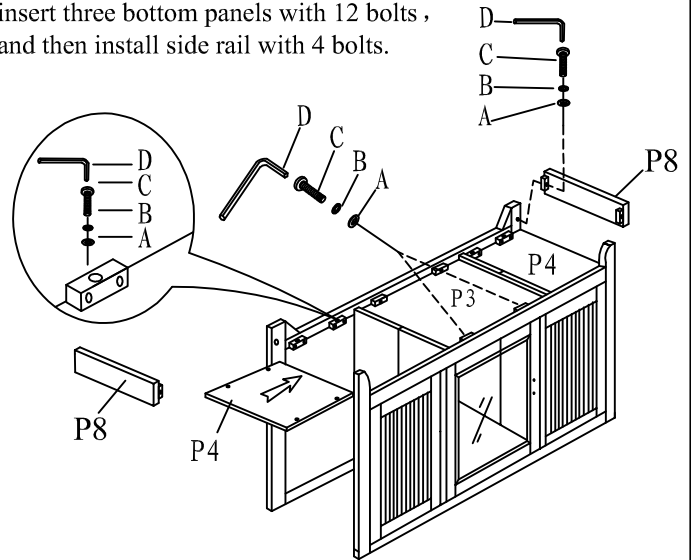

ÉTAPE / STEP#2

Insérer les trois panneaux du bas avec 12 boulons,
ensuite installer les rails de coté (dessous) avec 4 boulons.
insert three bottom panels with 12 bolts,
and then install side rail with 4 bolts.