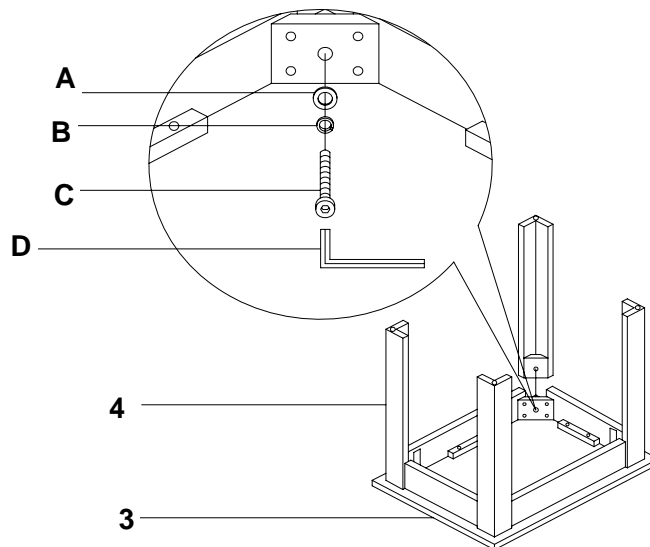

**FOR ASSISTANCE OR TO ORDER PARTS  
CONTACT OUR CUSTOMER SERVICE DEPARTMENT**

**WWW.MONARCHSERVICE.COM**

**IDENTIFICATION DES PIÈCES**  
**PARTS IDENTIFICATION**

1		DESSUS DE TABLE (GRANDE) TABLE TOP (BIG)	1MC 1PC
2		PATTE (LONG) LEG (LONG)	4MCX 4PCS
3		DESSUS DE TABLE (PETITE) TABLE TOP (SMALL)	1MC 1PC
4		PATTE (COURT) LEG (SHORT)	4MCX 4PCS
5		DESSUS DE TABLE (PETITE) TABLE TOP (SMALL)	1MC 1PC
6		PATTE (COURT) LEG (SHORT)	4MCX 4PCS

**IDENTIFICATION DES PIÈCES DE MONTAGE**  
**HARDWARE IDENTIFICATION**

A		Ø 5/16"X22mm	12MCX / PCS
B		Ø 5/16"	12MCX / PCS
C		Ø 5/16X1-3/4"	12MCX / PCS
D		5mm	1MC / PC

ÉTAPE / STEP 1

ÉTAPE / STEP 2

ÉTAPE / STEP 3