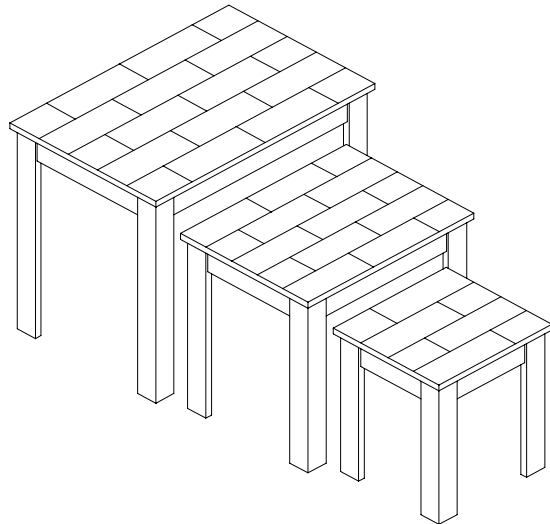

**POUR DE L'ASSISTANCE OU POUR COMMANDER
DES PIÈCES CONTACTEZ NOTRE DÉPARTEMENT
DE SERVICE À LA CLIENTÈLE.**

**FOR ASSISTANCE OR TO ORDER PARTS
CONTACT OUR CUSTOMER SERVICE DEPARTMENT**

WWW.MONARCHSERVICE.COM